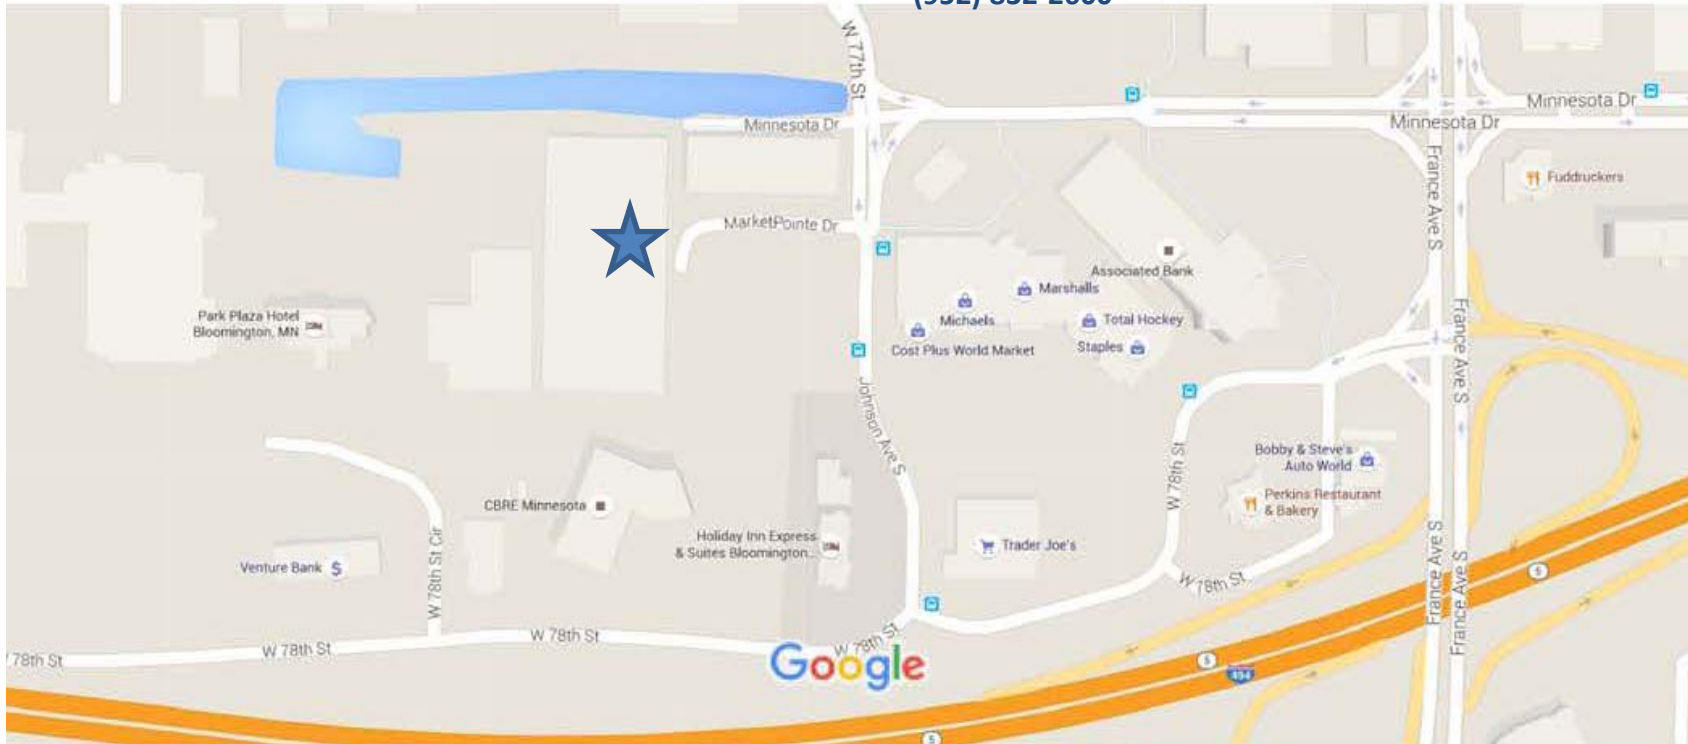

Google Maps

Barr Engineering, Co.
4300 MarketPointe Drive, Suite 200
Minneapolis, MN 55435
(952) 832-2600

Exit from I494 onto France Avenue

Drive North (.5 mile) to Minnesota Drive and turn left (west) at the stop light

Turn left at the light on West 77th Street & Johnson Avenue

then a right onto MarketPoint Drive

Enter the ramp using the 1st driveway and take an immediate right

Guest Parking is right there – Barr’s reception desk is on 2nd floor